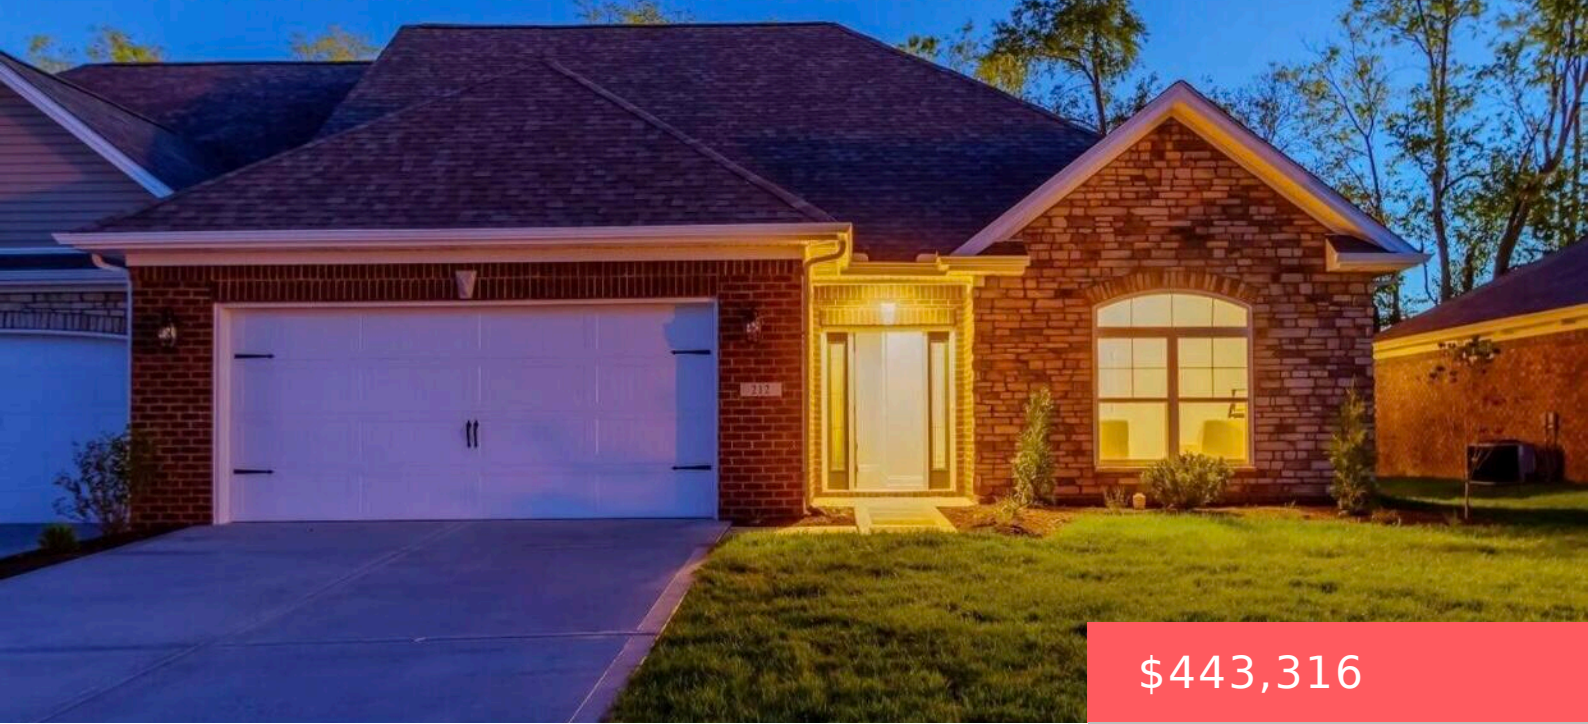

Under Construction

\$443,316

102 BUFFLEHEAD CT, GEORGETOWN, KY 40324, USA

<https://balrealestate.com>

Price Reduction Already Reflecting The 1% Builder Incentive; Take Advantage Of This Amazing Opportunity To Own Your Very Own Newly Constructed Home. MODEL HOME(S) OPEN @ 111 Pinnacle Point, Georgetown, Kentucky OR 128 Rocky Creek Road, Georgetown, Kentucky. Hours are: Sunday from 1:00pm-3:00pm Step Into This Beautiful Home Also Known As The Magnolia-2 (Twin) Built [...]

- 3 beds
- 2.00, 2 baths
- Single Family Residence
- Active
- 1710.00 sq ft

Dawn Severt

Kassie & Associates

Rooms

Building Details

Exterior material: Deck

Roof: Dimensional Style