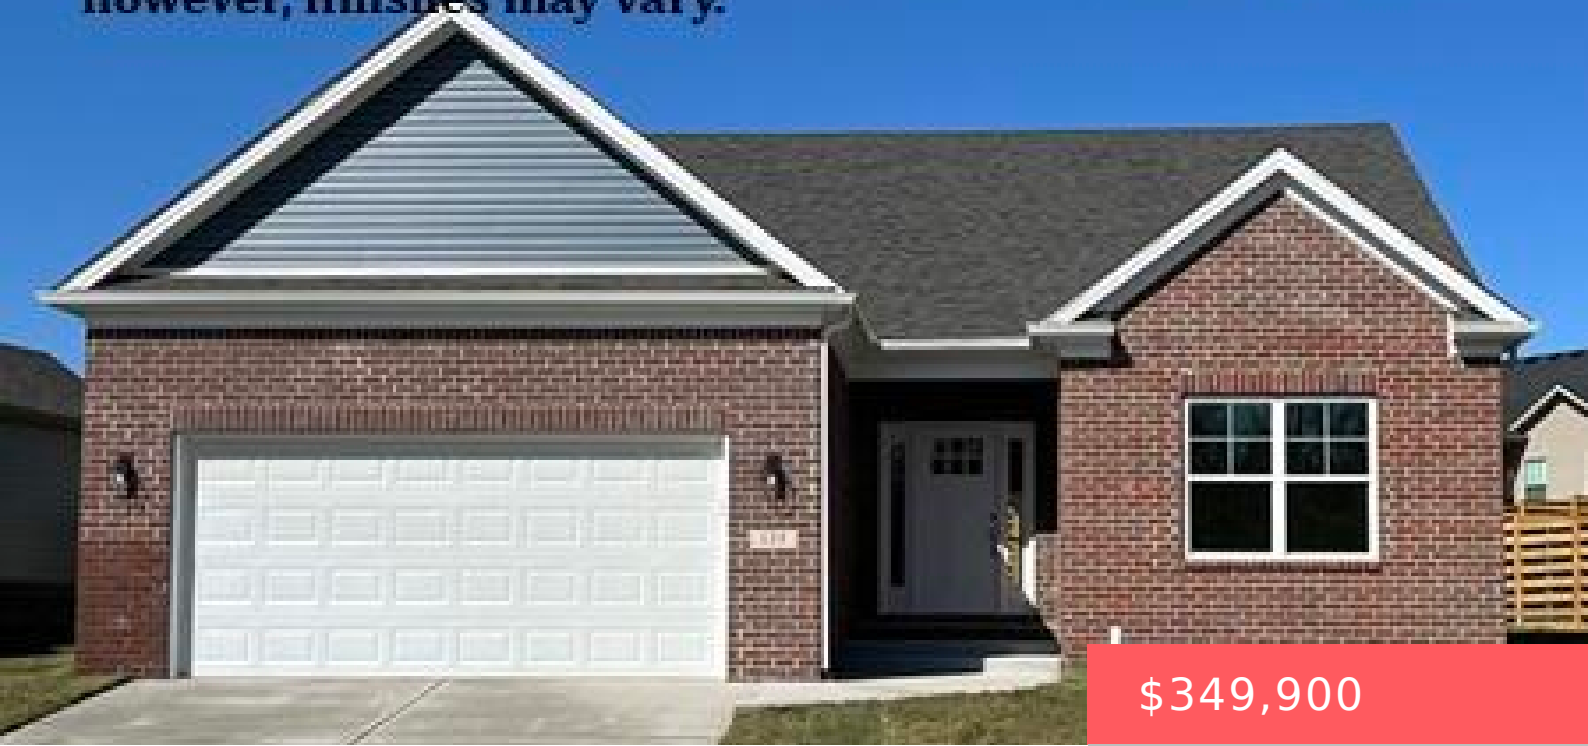

under construction - photos show same model being built, however, finishes may vary.

\$349,900

121 STEPHEN DR, GEORGETOWN, KY 40324, USA

<https://balrealestate.com>

New home under construction. The Sycamore model, built by New Haven Homes. Ranch style home, split-bedroom, open floor plan. Fine quality construction and workmanship; Awesome Standard Features and extra upgraded finishes. New Haven Homes is now building in this new phase of Pleasant Valley. Additional lot and floor plan options available.

- 3 beds
- 2.00, 2 baths
- Single Family Residence
- Active
- 1618.00 sq ft

Carol A Randolph

Aloha Bluegrass Realty & Auction

Rooms

Building Details

Exterior material: Patio, Porch

Parking: Driveway

Roof: Dimensional Style, Shingle